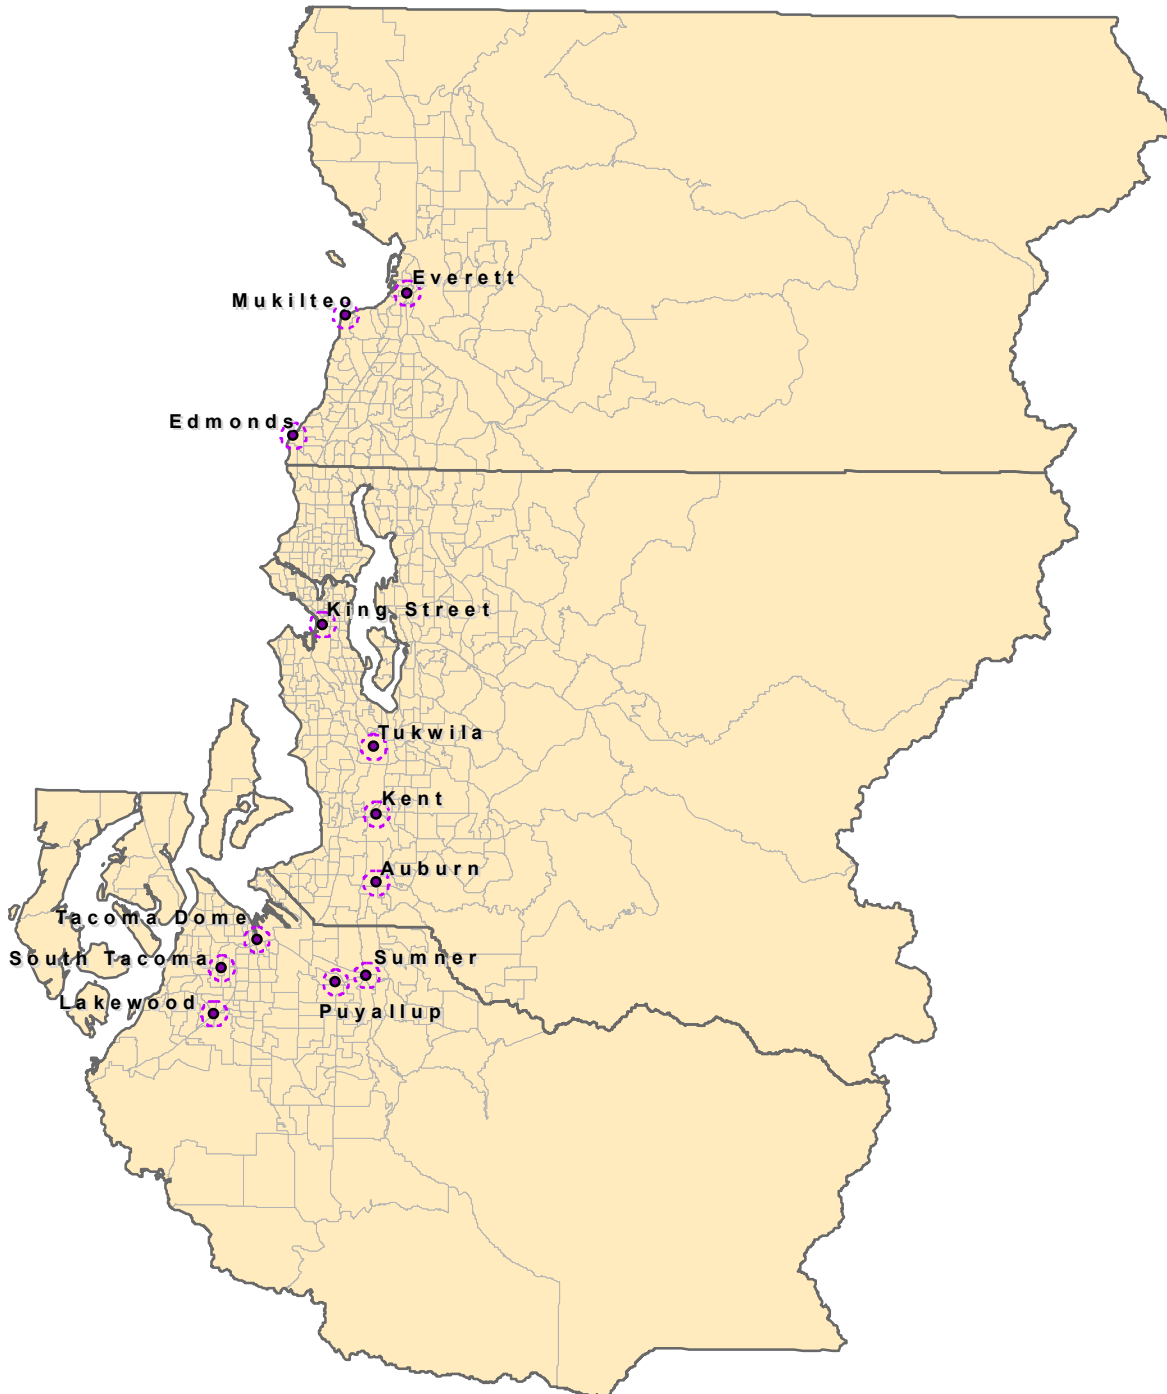

Sounder Commuter Rail

Sounder Transit, WA

Source: U.S. Census Bureau; Census 2000, American Community Survey 2010-2014
Minnesota Population Center, National Historical Geographic Information System: Version 2.0. Minneapolis, MN: University of Minnesota 2011
TOD Database, CTOD (Center for Transit-Oriented Development)

- Station
- 1 Mile Buffer
- County Boundary